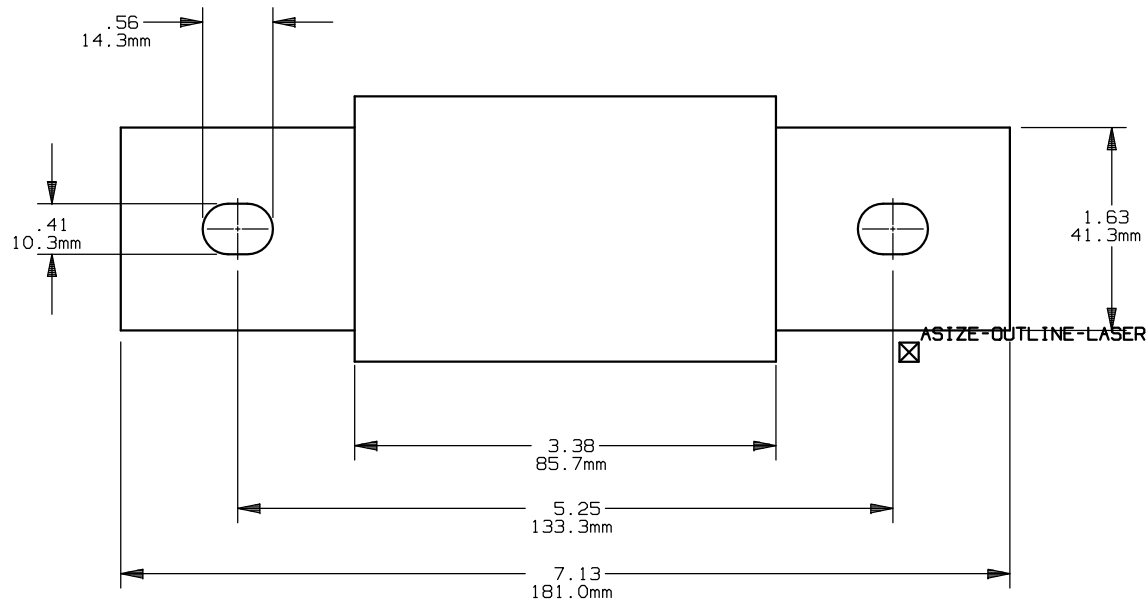

G	8-27-12	NA	OUTSIDE DIA WAS 2.00IN/50.8MM	GDR	NA	NA
---	---------	----	-------------------------------	-----	----	----

A4J(225-400), A4J(250-400)-MK

CLASS J

225-400A 600V

701244