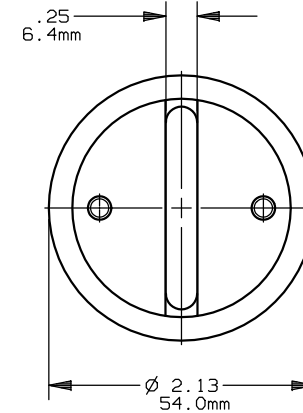

G	8-27-12	NA	OUTSIDE DIA WAS 2.00IN/50.8MM	GDR	NA	NA
---	---------	----	-------------------------------	-----	----	----

A4J(225-400), A4J(250-400)-MK

CLASS J

225-400A 600V

701244